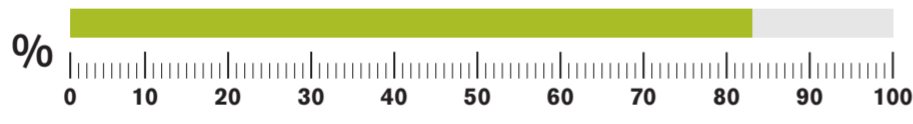

▲ HGVs at/below 15mph: **100%**

September 2021

Data unavailable

August 2021

Data unavailable

July 2021

▲ Average speed recorded: **13 MPH**

▲ HGVs at/below 15mph: **96%**

June 2021

▲ Average speed recorded: **13 MPH**

▲ HGVs at/below 15mph: **83%**

May 2021

▲ Average speed recorded: **11 MPH**

▲ HGVs at/below 15mph: **97%**

April 2021

▲ Average speed recorded: **12 MPH**