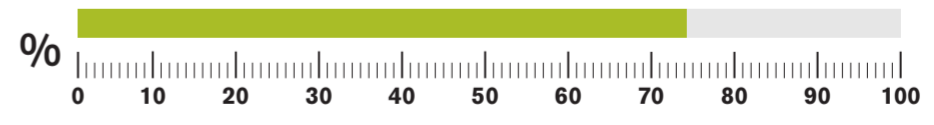

June 2021

▲ Average speed recorded: **13 MPH**

▲ HGVs at/below 15mph: **83%**

May 2021

▲ Average speed recorded: **11 MPH**

▲ HGVs at/below 15mph: **97%**

April 2021

▲ Average speed recorded: **12 MPH**

▲ HGVs at/below 15mph: **91%**

March 2021

▲ Average speed recorded: **14 MPH**

▲ HGVs at/below 15mph: **74%**

February 2021

▲ Average speed recorded: **15 MPH**

▲ HGVs at/below 15mph: **62%**

January 2021