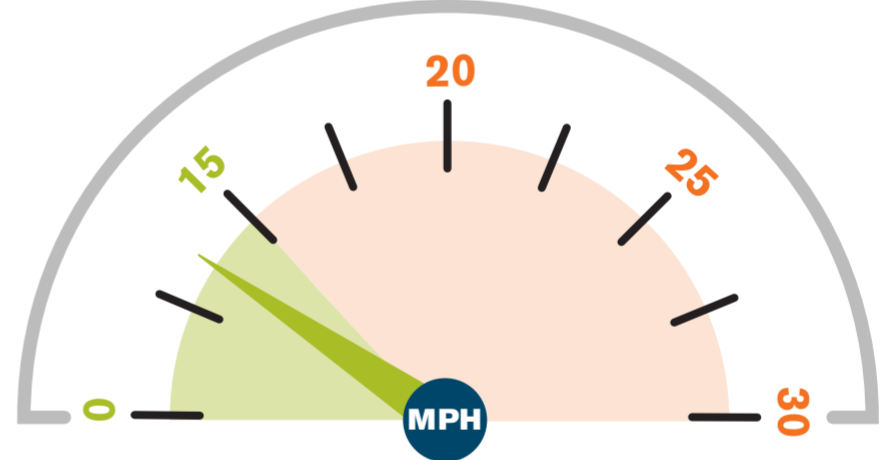

June 2021

▲ Average speed recorded: **13 MPH**

▲ HGVs at/below 15mph: **83%**

May 2021

▲ Average speed recorded: **11 MPH**

▲ HGVs at/below 15mph: **97%**

April 2021

▲ Average speed recorded: **12 MPH**