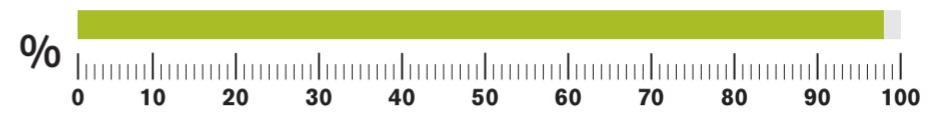

Batts Combe HGV speed monitoring

December 2021

Data unavailable

November 2021

▲ Average speed recorded: **11 MPH**

▲ HGVs at/below 15mph: **98%**

October 2021

▲ Average speed recorded: **11 MPH**

▲ HGVs at/below 15mph: **100%**

September 2021

Data unavailable

August 2021

Data unavailable

July 2021

▲ Average speed recorded: **13 MPH**

▲ HGVs at/below 15mph: **96%**