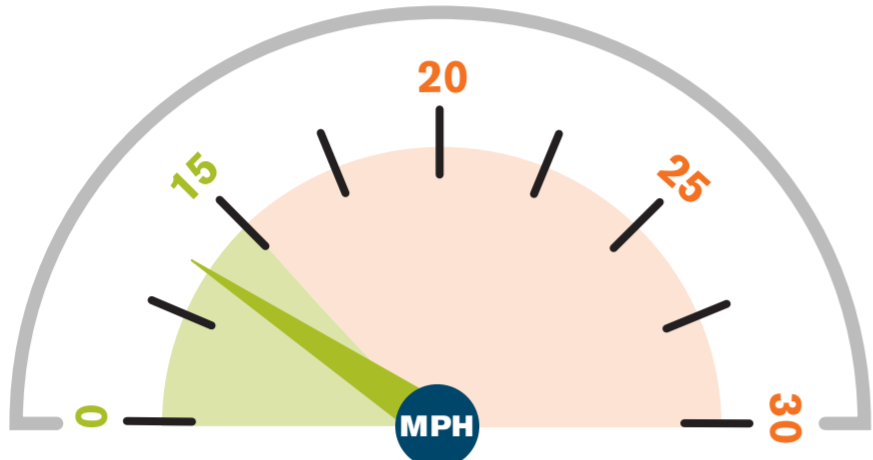

Batts Combe HGV speed monitoring

December 2021

Data unavailable

November 2021

▲ Average speed recorded: **11 MPH**

▲ HGVs at/below 15mph: **98%**

October 2021

▲ Average speed recorded: **11 MPH**

▲ HGVs at/below 15mph: **100%**

September 2021

Data unavailable

August 2021

Data unavailable

July 2021

▲ Average speed recorded: **13 MPH**

▲ HGVs at/below 15mph: **96%**