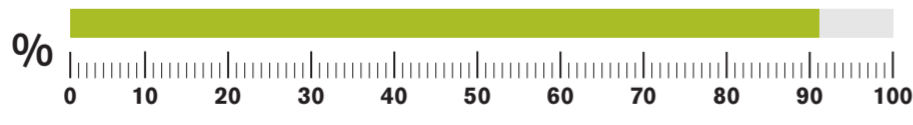

June 2021

▲ Average speed recorded: **13 MPH**

▲ HGVs at/below 15mph: **83%**

May 2021

▲ Average speed recorded: **11 MPH**

▲ HGVs at/below 15mph: **97%**

April 2021

▲ Average speed recorded: **12 MPH**

▲ HGVs at/below 15mph: **91%**

March 2021

▲ Average speed recorded: **14 MPH**

▲ HGVs at/below 15mph: **74%**

February 2021

▲ Average speed recorded: **15 MPH**

▲ HGVs at/below 15mph: **62%**

January 2021