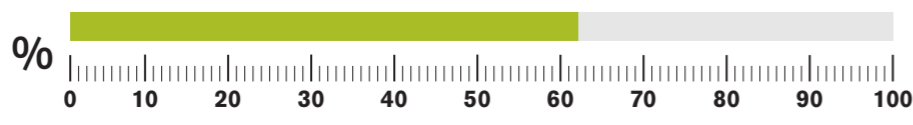

▲ HGVs at/below 15mph: **91%**

March 2021

▲ Average speed recorded: **14 MPH**

▲ HGVs at/below 15mph: **74%**

February 2021

▲ Average speed recorded: **15 MPH**

▲ HGVs at/below 15mph: **62%**

January 2021