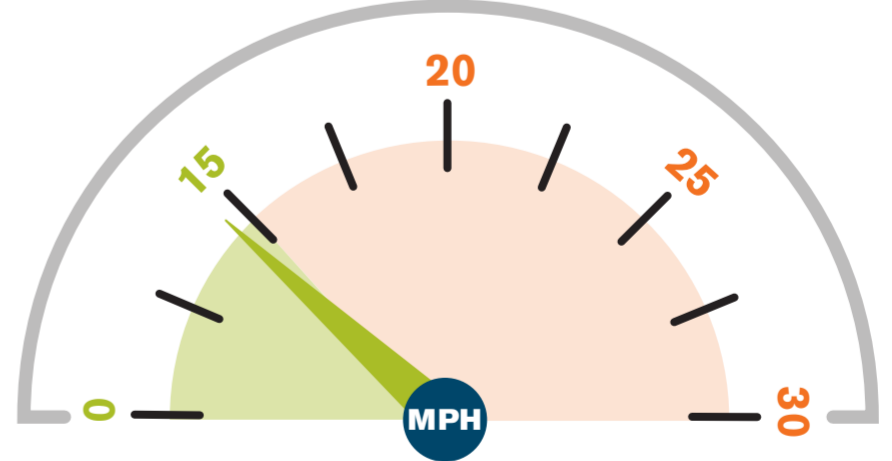

▲ Average speed recorded: **14 MPH**

▲ HGVs at/below 15mph: **74%**

February 2021