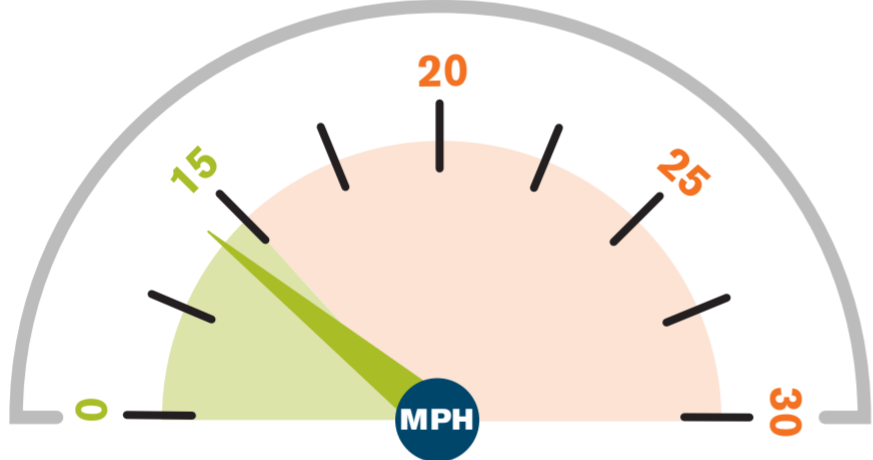

▲ HGVs at/below 15mph: **100%**

September 2021

Data unavailable

August 2021

Data unavailable

July 2021

▲ Average speed recorded: **13 MPH**

▲ HGVs at/below 15mph: **96%**

June 2021

▲ Average speed recorded: **13 MPH**

▲ HGVs at/below 15mph: **83%**

May 2021

▲ Average speed recorded: **11 MPH**

▲ HGVs at/below 15mph: **97%**

April 2021

▲ Average speed recorded: **12 MPH**