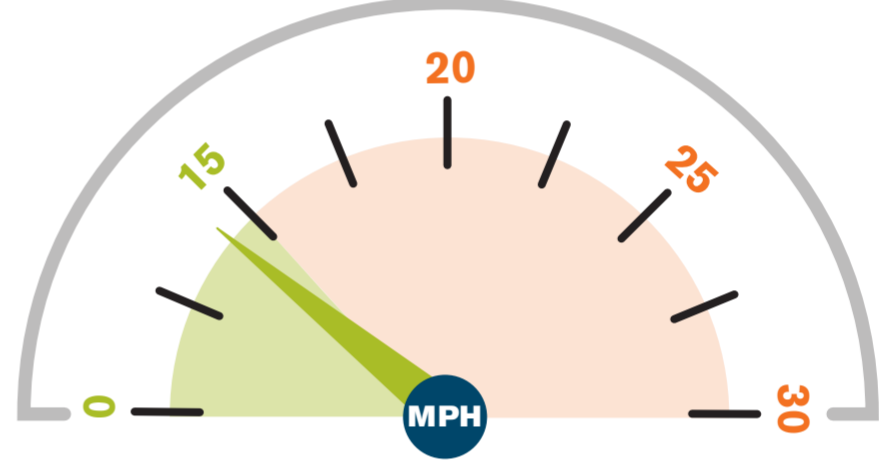

▲ HGVs at/below 15mph: **100%**

September 2021

Data unavailable

August 2021

Data unavailable

July 2021

▲ Average speed recorded: **13 MPH**

▲ HGVs at/below 15mph: **96%**