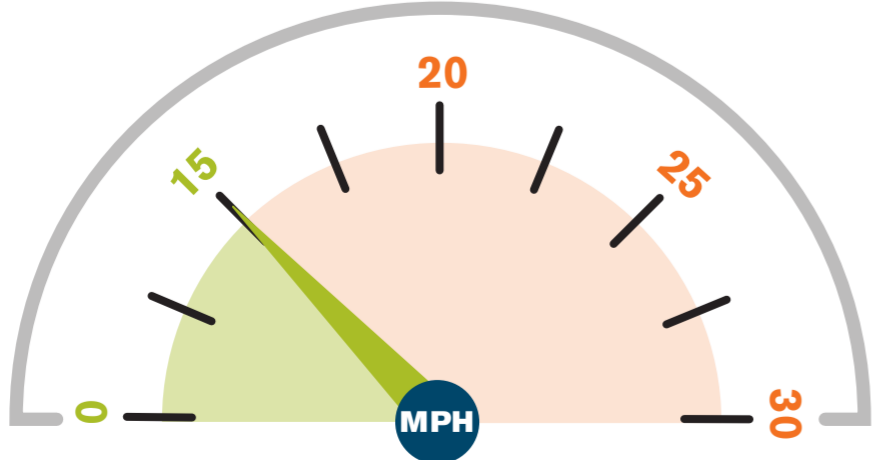

▲ HGVs at/below 15mph: **91%**

March 2021

▲ Average speed recorded: **14 MPH**

▲ HGVs at/below 15mph: **74%**

February 2021

▲ Average speed recorded: **15 MPH**

▲ HGVs at/below 15mph: **62%**

January 2021

▲ Average speed recorded: **19 MPH**

▲ HGVs at/below 15mph: **17%**