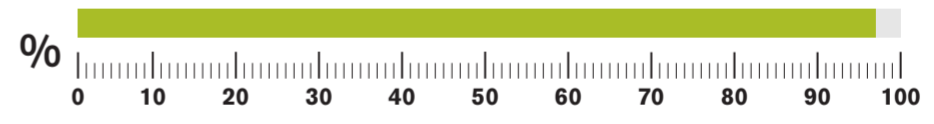

June 2021

▲ Average speed recorded: **13 MPH**

▲ HGVs at/below 15mph: **83%**

May 2021

▲ Average speed recorded: **11 MPH**

▲ HGVs at/below 15mph: **97%**

April 2021

▲ Average speed recorded: **12 MPH**

▲ HGVs at/below 15mph: **91%**

March 2021

▲ Average speed recorded: **14 MPH**

▲ HGVs at/below 15mph: **74%**

February 2021

▲ Average speed recorded: **15 MPH**

▲ HGVs at/below 15mph: **62%**

January 2021