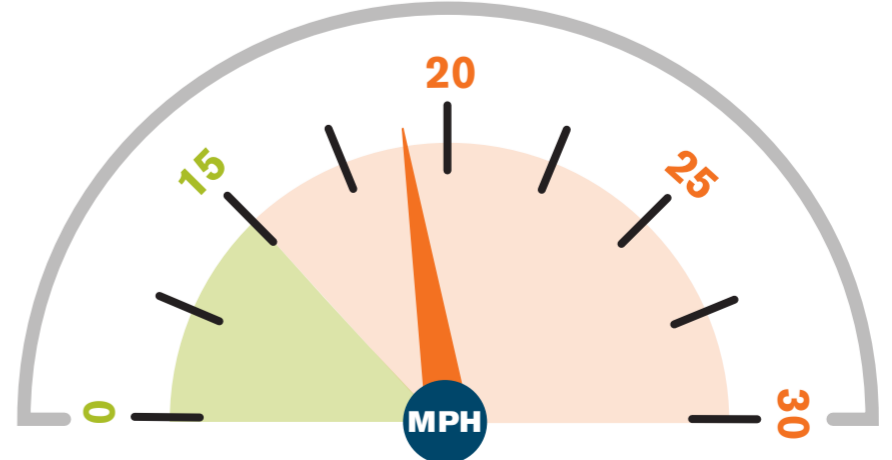

▲ HGVs at/below 15mph: **91%**

March 2021

▲ Average speed recorded: **14 MPH**

▲ HGVs at/below 15mph: **74%**

February 2021

▲ Average speed recorded: **15 MPH**

▲ HGVs at/below 15mph: **62%**

January 2021

▲ Average speed recorded: **19 MPH**

▲ HGVs at/below 15mph: **17%**