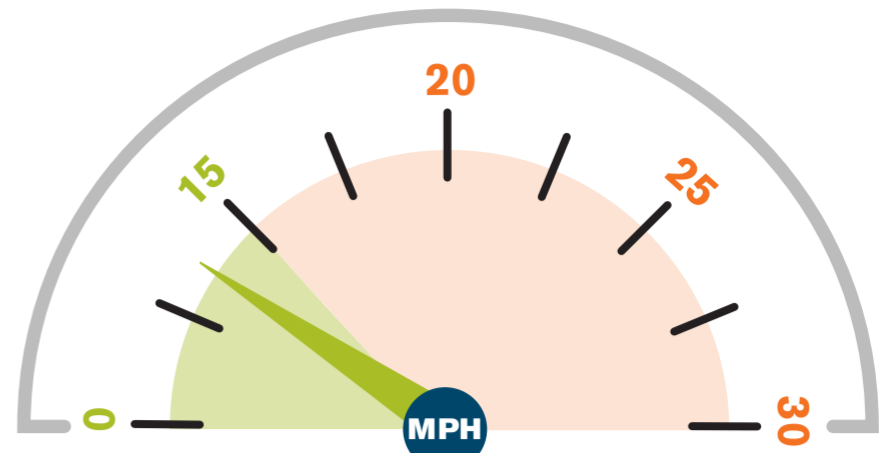

Batts Combe HGV speed monitoring

December 2021

Data unavailable

November 2021

▲ Average speed recorded: **11 MPH**

▲ HGVs at/below 15mph: **98%**

October 2021

▲ Average speed recorded: **11 MPH**

▲ HGVs at/below 15mph: **100%**

September 2021

Data unavailable

August 2021

Data unavailable

July 2021

▲ Average speed recorded: **13 MPH**

▲ HGVs at/below 15mph: **96%**