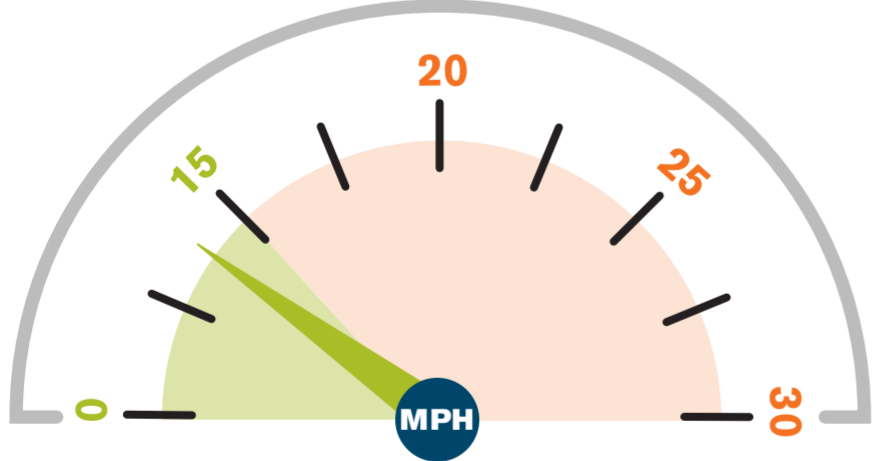

June 2021

▲ Average speed recorded: **13 MPH**

▲ HGVs at/below 15mph: **83%**

May 2021

▲ Average speed recorded: **11 MPH**

▲ HGVs at/below 15mph: **97%**

April 2021

▲ Average speed recorded: **12 MPH**

▲ HGVs at/below 15mph: **91%**

March 2021

▲ Average speed recorded: **14 MPH**

▲ HGVs at/below 15mph: **74%**

February 2021

▲ Average speed recorded: **15 MPH**

▲ HGVs at/below 15mph: **62%**

January 2021