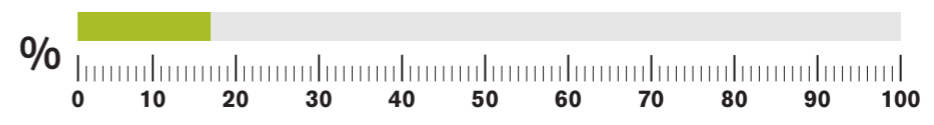

▲ HGVs at/below 15mph: **17%**