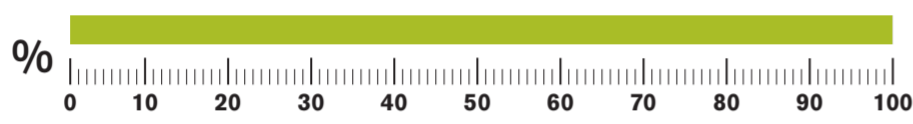

Batts Combe HGV speed monitoring

December 2021

Data unavailable

November 2021

▲ Average speed recorded: **11 MPH**

▲ HGVs at/below 15mph: **98%**

October 2021

▲ Average speed recorded: **11 MPH**

▲ HGVs at/below 15mph: **100%**

September 2021

Data unavailable

August 2021

Data unavailable

July 2021

▲ Average speed recorded: **13 MPH**

▲ HGVs at/below 15mph: **96%**