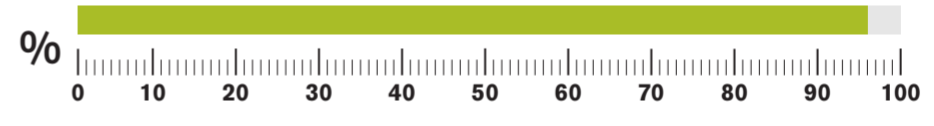

▲ HGVs at/below 15mph: **100%**

September 2021

Data unavailable

August 2021

Data unavailable

July 2021

▲ Average speed recorded: **13 MPH**

▲ HGVs at/below 15mph: **96%**

June 2021

▲ Average speed recorded: **13 MPH**

▲ HGVs at/below 15mph: **83%**

May 2021

▲ Average speed recorded: **11 MPH**

▲ HGVs at/below 15mph: **97%**

April 2021

▲ Average speed recorded: **12 MPH**