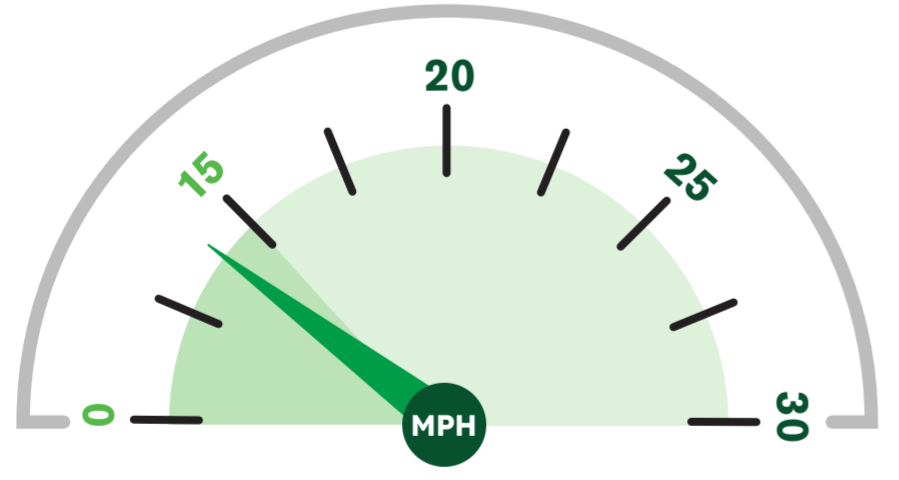

April 2023

▲ Average speed recorded: **12 MPH**

▲ HGVs at/below 15mph: **88%**
(No. of HGVs monitored: 117)

March 2023

▲ Average speed recorded: **12 MPH**

▲ HGVs at/below 15mph: **100%**
(No. of HGVs monitored: 10)