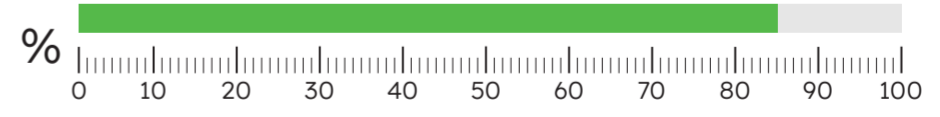

April 2023

▲ Average speed recorded: **12 MPH**

▲ HGVs at/below 15mph: **88%**
(No. of HGVs monitored: 117)

March 2023

▲ Average speed recorded: **12 MPH**

▲ HGVs at/below 15mph: **100%**
(No. of HGVs monitored: 10)

February 2023

▲ Average speed recorded: **15 MPH**

▲ HGVs at/below 15mph: **85%**
(No. of HGVs monitored: 61)

January 2023

▲ Average speed recorded: **14 MPH**

▲ HGVs at/below 15mph: **100%**
(No. of HGVs monitored: 104)