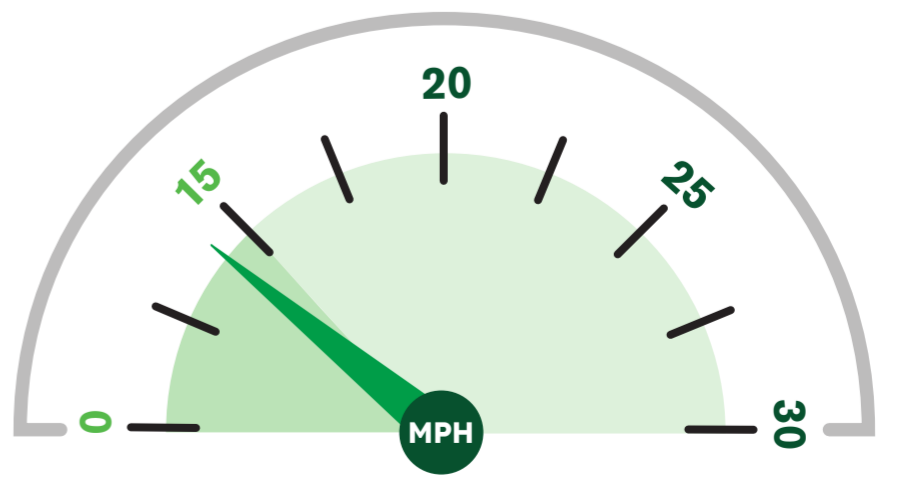

▲ Average speed recorded: **13 MPH**

▲ HGVs at/below 15mph: **100%**