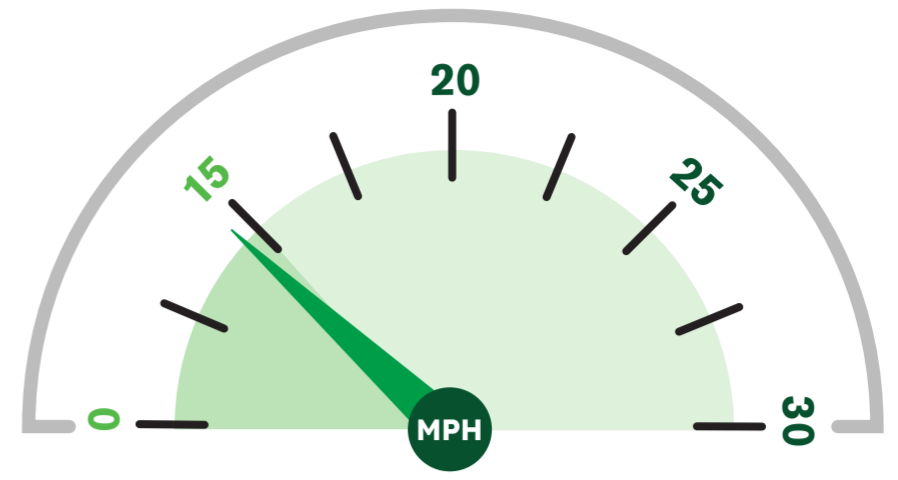

Batts Combe HGV speed monitoring

November 2023

▲ Average speed recorded: **14 MPH**

▲ HGVs at/below 15mph: **77%**
(No. of HGVs monitored: 61)

October 2023

▲ Average speed recorded: **14 MPH**

▲ HGVs at/below 15mph: **87%**
(No. of HGVs monitored: 31)

September 2023

▲ Average speed recorded: **14 MPH**

▲ HGVs at/below 15mph: **76%**
(No. of HGVs monitored: 37)

August 2023

▲ Average speed recorded: **13 MPH**

▲ HGVs at/below 15mph: **85%**
(No. of HGVs monitored: 40)