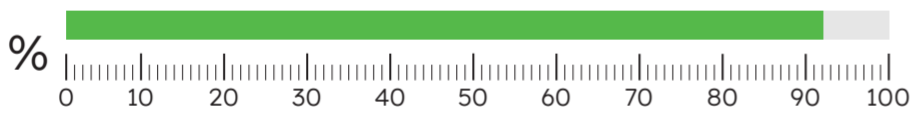

July 2023

Data unavailable

June 2023

▲ Average speed recorded: **14 MPH**

▲ HGVs at/below 15mph: **89%**
(No. of HGVs monitored: 36)

May 2023

▲ Average speed recorded: **13 MPH**

▲ HGVs at/below 15mph: **92%**
(No. of HGVs monitored: 38)

April 2023

▲ Average speed recorded: **12 MPH**

▲ HGVs at/below 15mph: **88%**
(No. of HGVs monitored: 117)

March 2023

▲ Average speed recorded: **12 MPH**

▲ HGVs at/below 15mph: **100%**
(No. of HGVs monitored: 10)