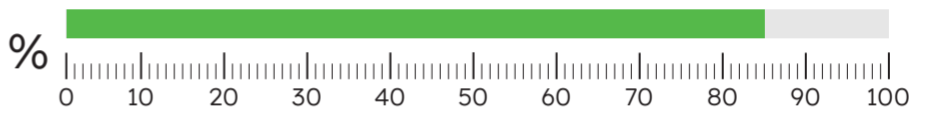

September 2023

▲ Average speed recorded: **14 MPH**

▲ HGVs at/below 15mph: **76%**
(No. of HGVs monitored: 37)

August 2023

▲ Average speed recorded: **13 MPH**

▲ HGVs at/below 15mph: **85%**
(No. of HGVs monitored: 40)