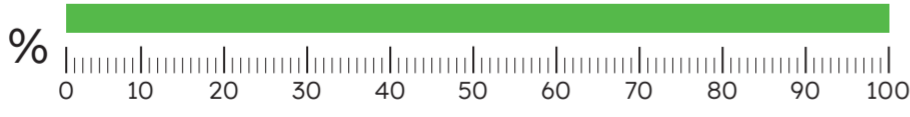

April 2023

▲ Average speed recorded: **12 MPH**

▲ HGVs at/below 15mph: **88%**
(No. of HGVs monitored: 117)

March 2023

▲ Average speed recorded: **12 MPH**

▲ HGVs at/below 15mph: **100%**
(No. of HGVs monitored: 10)

February 2023

▲ Average speed recorded: **15 MPH**

▲ HGVs at/below 15mph: **85%**
(No. of HGVs monitored: 61)

January 2023

▲ Average speed recorded: **14 MPH**

▲ HGVs at/below 15mph: **100%**
(No. of HGVs monitored: 104)