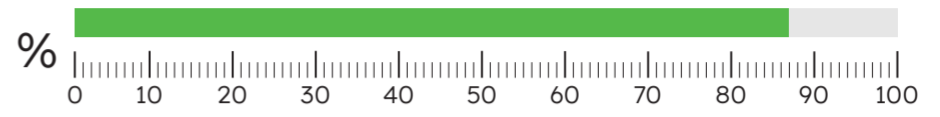

Batts Combe HGV speed monitoring

November 2023

▲ Average speed recorded: **14 MPH**

▲ HGVs at/below 15mph: **77%**
(No. of HGVs monitored: 61)

October 2023

▲ Average speed recorded: **14 MPH**

▲ HGVs at/below 15mph: **87%**
(No. of HGVs monitored: 31)

September 2023

▲ Average speed recorded: **14 MPH**

▲ HGVs at/below 15mph: **76%**
(No. of HGVs monitored: 37)

August 2023

▲ Average speed recorded: **13 MPH**

▲ HGVs at/below 15mph: **85%**
(No. of HGVs monitored: 40)