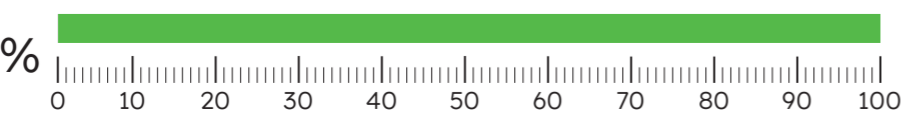

February 2023

▲ Average speed recorded: **15 MPH**

▲ HGVs at/below 15mph: **85%**
(No. of HGVs monitored: 61)

January 2023

▲ Average speed recorded: **14 MPH**

▲ HGVs at/below 15mph: **100%**
(No. of HGVs monitored: 104)