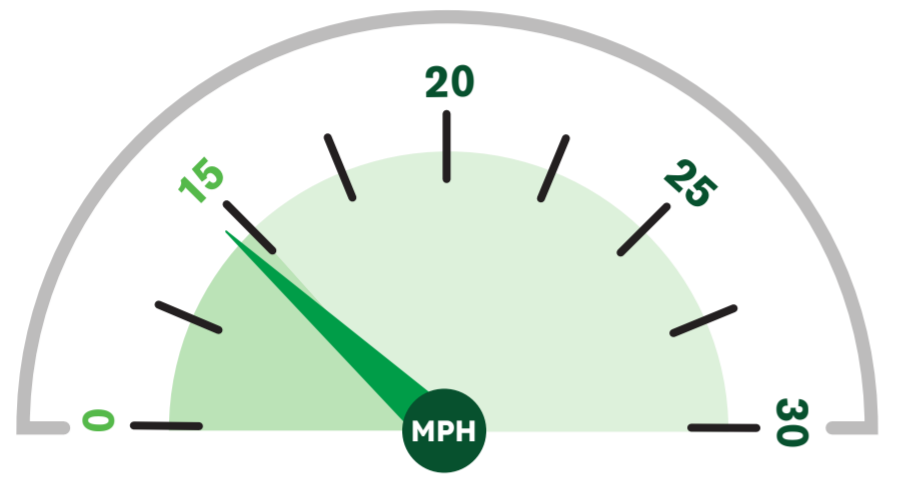

▲ Average speed recorded: **14 MPH**

▲ HGVs at/below 15mph: **76%**
(No. of HGVs monitored: 37)

August 2023