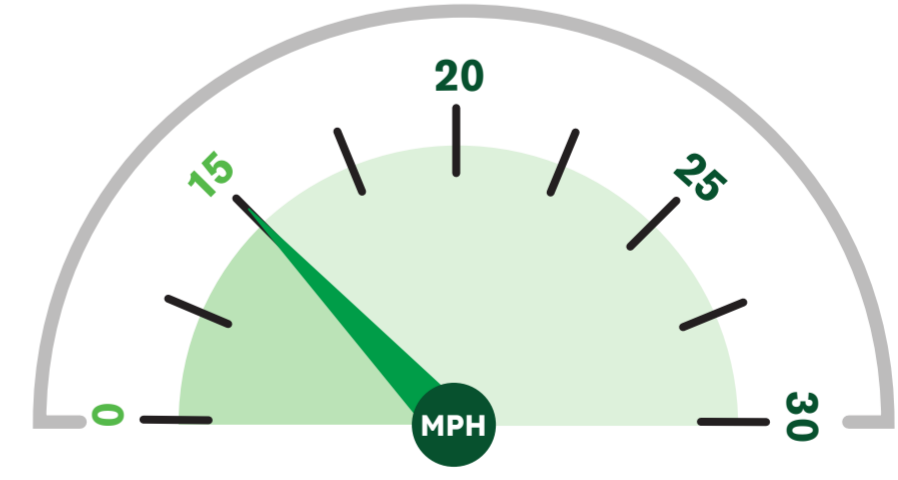

▲ Average speed recorded: **15 MPH**

▲ HGVs at/below 15mph: **85%**
(No. of HGVs monitored: 61)

January 2023