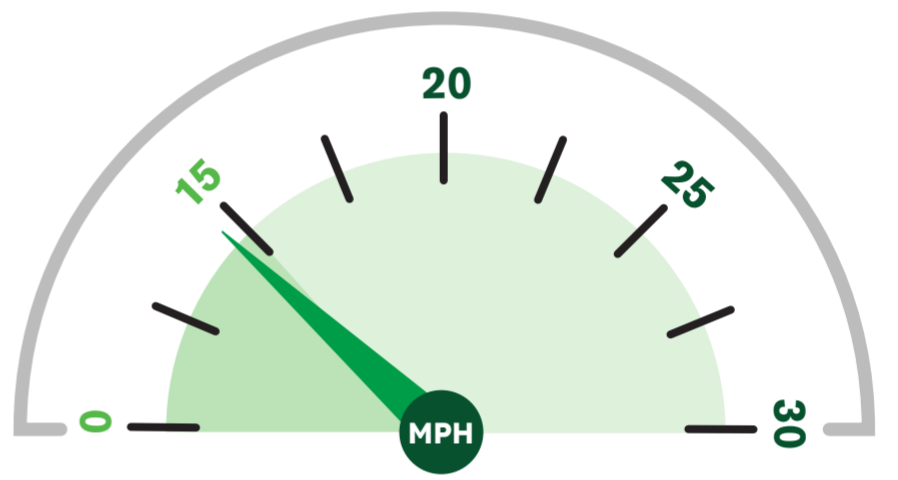

▲ Average speed recorded: **14 MPH**

▲ HGVs at/below 15mph: **89%**
(No. of HGVs monitored: 36)

May 2023