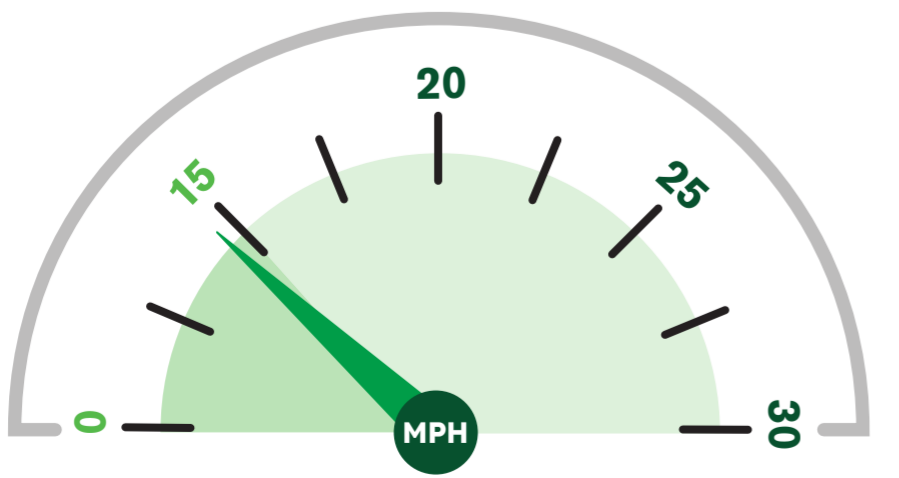

February 2023

▲ Average speed recorded: **15 MPH**

▲ HGVs at/below 15mph: **85%**
(No. of HGVs monitored: 61)

January 2023

▲ Average speed recorded: **14 MPH**

▲ HGVs at/below 15mph: **100%**
(No. of HGVs monitored: 104)