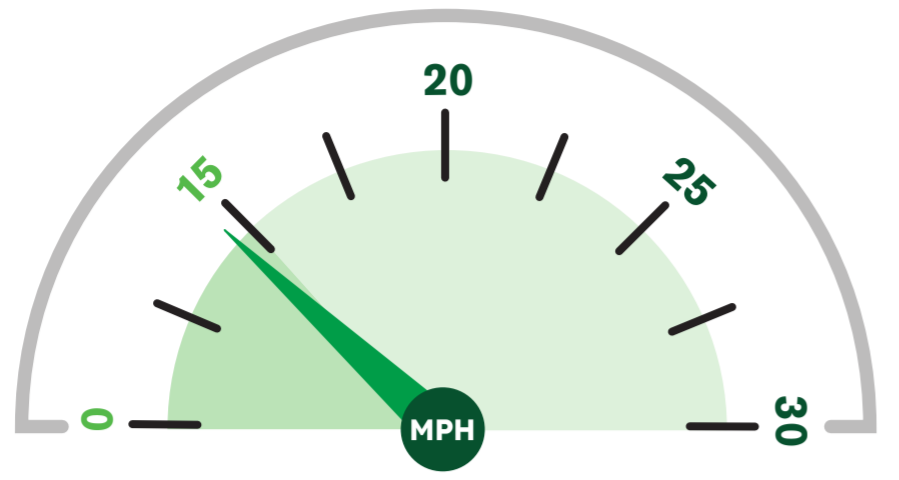

Batts Combe HGV speed monitoring

November 2023

▲ Average speed recorded: **14 MPH**

▲ HGVs at/below 15mph: **77%**
(No. of HGVs monitored: 61)

October 2023

▲ Average speed recorded: **14 MPH**

▲ HGVs at/below 15mph: **87%**
(No. of HGVs monitored: 31)