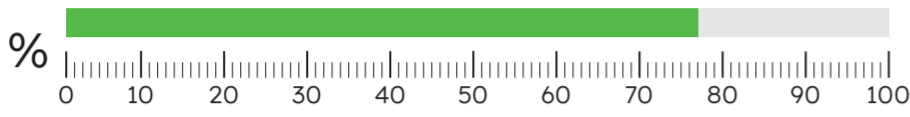

Batts Combe HGV speed monitoring

November 2023

▲ Average speed recorded: **14 MPH**

▲ HGVs at/below 15mph: **77%**
(No. of HGVs monitored: 61)

October 2023

▲ Average speed recorded: **14 MPH**

▲ HGVs at/below 15mph: **87%**
(No. of HGVs monitored: 31)

September 2023

▲ Average speed recorded: **14 MPH**

▲ HGVs at/below 15mph: **76%**
(No. of HGVs monitored: 37)

August 2023

▲ Average speed recorded: **13 MPH**

▲ HGVs at/below 15mph: **85%**
(No. of HGVs monitored: 40)