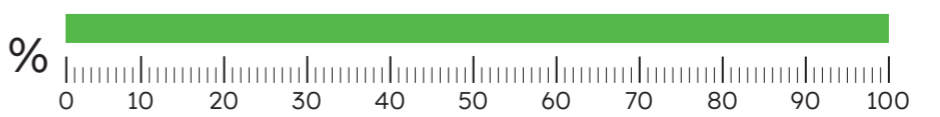

▲ HGVs at/below 15mph: **100%**