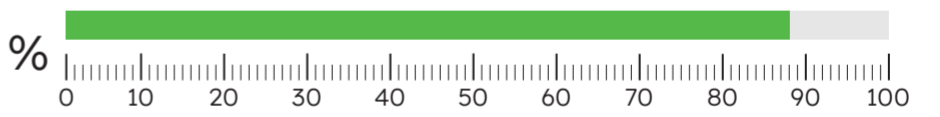

July 2023

Data unavailable

June 2023

▲ Average speed recorded: **14 MPH**

▲ HGVs at/below 15mph: **89%**
(No. of HGVs monitored: 36)

May 2023

▲ Average speed recorded: **13 MPH**

▲ HGVs at/below 15mph: **92%**
(No. of HGVs monitored: 38)

April 2023

▲ Average speed recorded: **12 MPH**

▲ HGVs at/below 15mph: **88%**
(No. of HGVs monitored: 117)

March 2023

▲ Average speed recorded: **12 MPH**

▲ HGVs at/below 15mph: **100%**
(No. of HGVs monitored: 10)