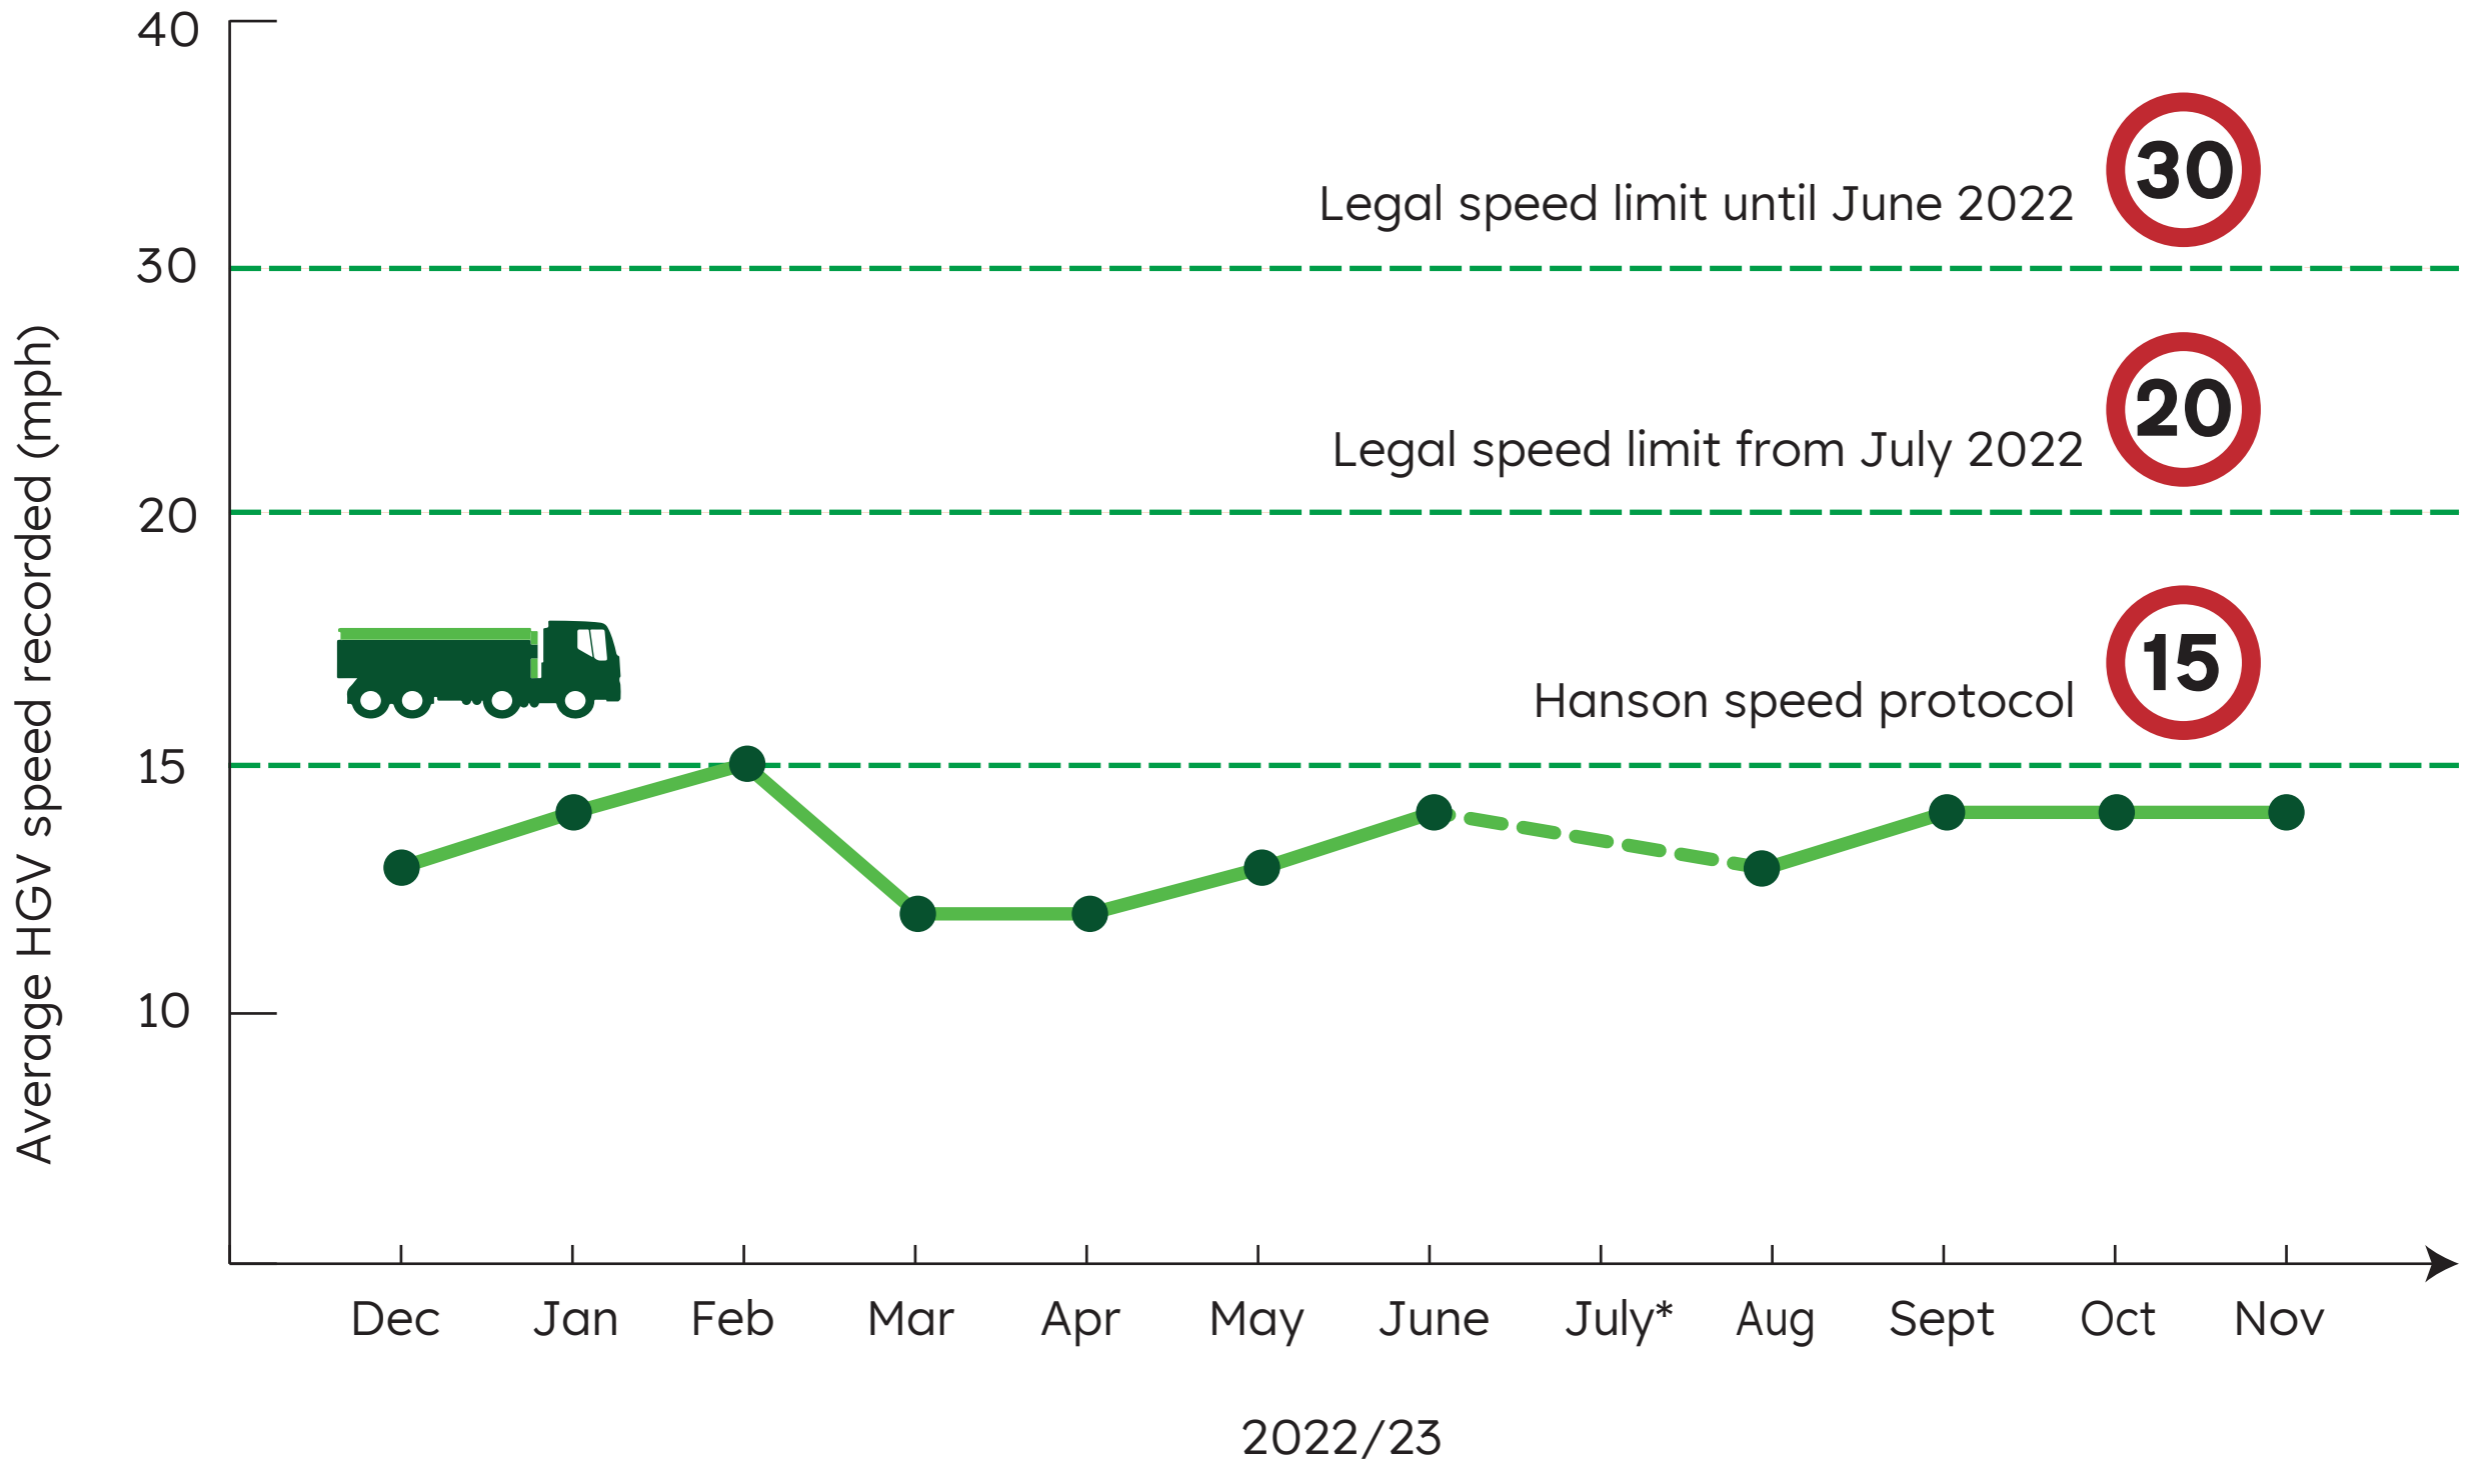

April 2023

▲ Average speed recorded: **12 MPH**

▲ HGVs at/below 15mph: **88%**
(No. of HGVs monitored: 117)

March 2023

▲ Average speed recorded: **12 MPH**

▲ HGVs at/below 15mph: **100%**
(No. of HGVs monitored: 10)

February 2023

▲ Average speed recorded: **15 MPH**

▲ HGVs at/below 15mph: **85%**
(No. of HGVs monitored: 61)

January 2023

▲ Average speed recorded: **14 MPH**

▲ HGVs at/below 15mph: **100%**
(No. of HGVs monitored: 104)

December 2022

▲ Average speed recorded: **13 MPH**

▲ HGVs at/below 15mph: **100%**

HGV vehicles average recorded speed

*Data unavailable