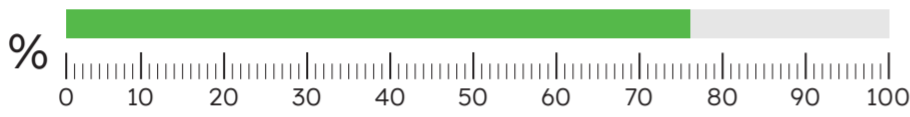

Batts Combe HGV speed monitoring

November 2023

▲ Average speed recorded: **14 MPH**

▲ HGVs at/below 15mph: **77%**
(No. of HGVs monitored: 61)

October 2023

▲ Average speed recorded: **14 MPH**

▲ HGVs at/below 15mph: **87%**
(No. of HGVs monitored: 31)

September 2023

▲ Average speed recorded: **14 MPH**

▲ HGVs at/below 15mph: **76%**
(No. of HGVs monitored: 37)

August 2023

▲ Average speed recorded: **13 MPH**

▲ HGVs at/below 15mph: **85%**
(No. of HGVs monitored: 40)