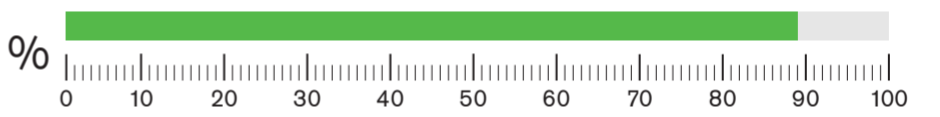

▲ HGVs at/below 15mph: **89%**
(No. of HGVs monitored: 36)

May 2023