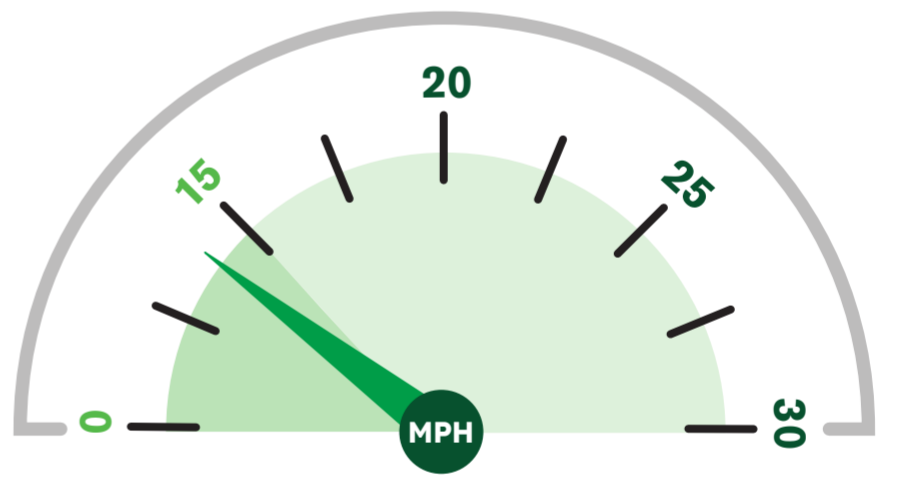

▲ Average speed recorded: **12 MPH**

▲ HGVs at/below 15mph: **88%**
(No. of HGVs monitored: 117)

March 2023