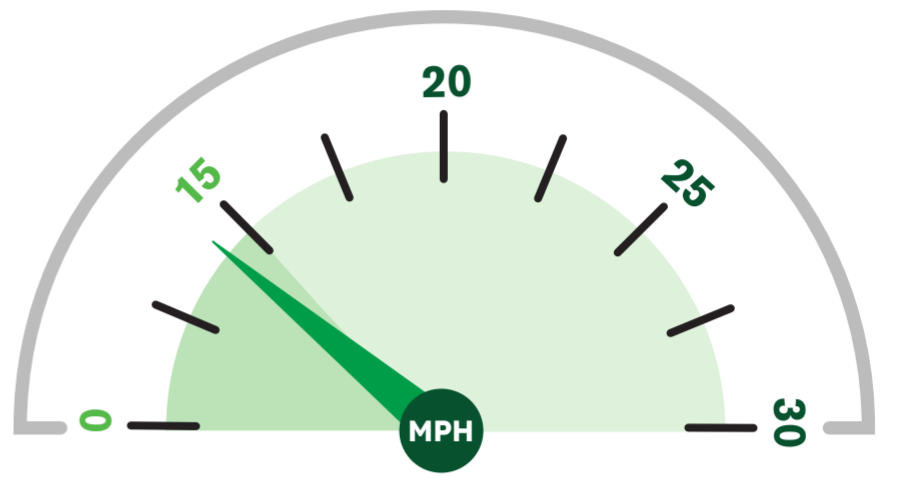

September 2023

▲ Average speed recorded: **14 MPH**

▲ HGVs at/below 15mph: **76%**
(No. of HGVs monitored: 37)

August 2023

▲ Average speed recorded: **13 MPH**

▲ HGVs at/below 15mph: **85%**
(No. of HGVs monitored: 40)