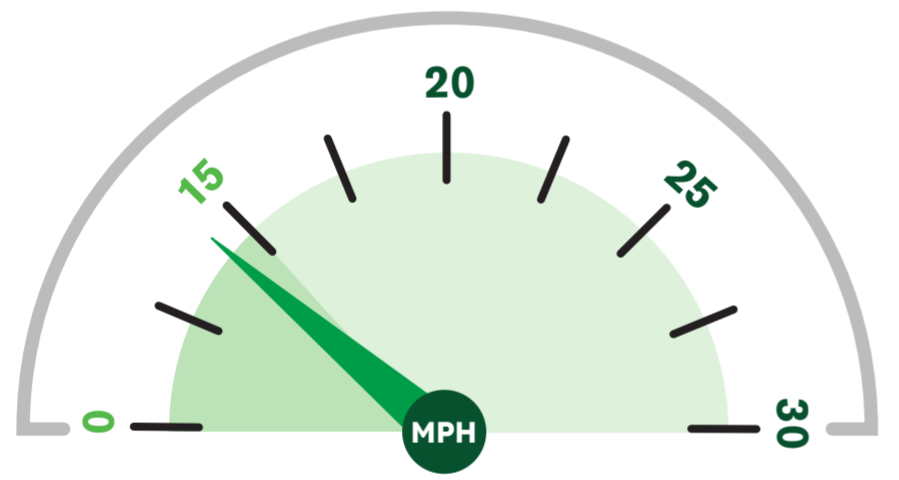

July 2023

Data unavailable

June 2023

▲ Average speed recorded: **14 MPH**

▲ HGVs at/below 15mph: **89%**
(No. of HGVs monitored: 36)

May 2023

▲ Average speed recorded: **13 MPH**

▲ HGVs at/below 15mph: **92%**
(No. of HGVs monitored: 38)